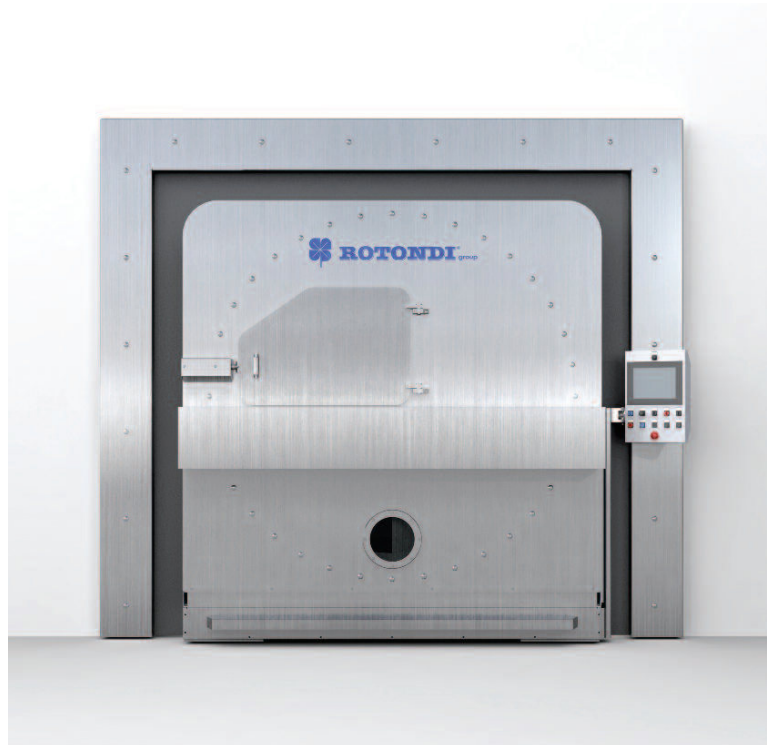

### Main characteristics :

The ROTONDI soft mount high centrifuge speed barrier washer extractor, was born from a project which combine high performance with an effective construction design .  
The result is an optimization of the spaces and reduction of "liquors ratios", with a simplification of all the manufacturing and maintenance processes.  
The technical profile is completed by the installation of a double door thus creating a sanitary barrier which prevents any contact between infected and non infected items to be processed