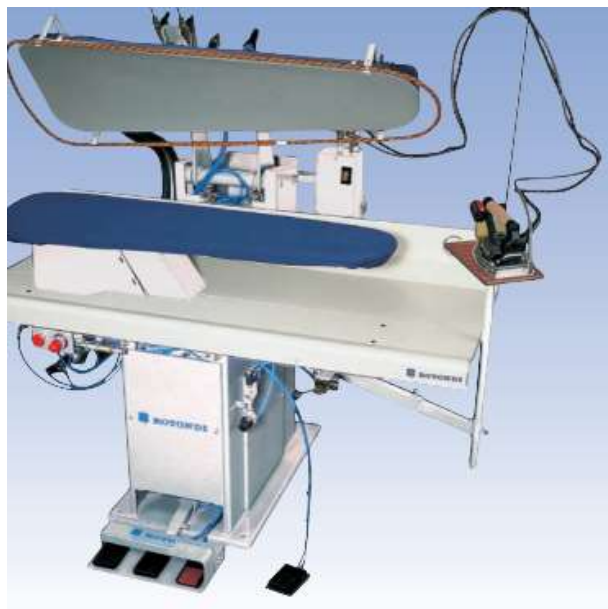

Магнитогорск (3519)55-03-13
Москва (495)268-04-70
Мурманск (8152)59-64-93
Набережные Челны (8552)20-53-41
Нижний Новгород (831)429-08-12
Новокузнецк (3843)20-46-81
Ноябрьск (3496)41-32-12
Новосибирск (383)227-86-73
Омск (3812)21-46-40
Орел (4862)44-53-42
Оренбург (3532)37-68-04
Пенза (8412)22-31-16
Петрозаводск (8142)55-98-37
Псков (8112)59-10-37
Пермь (342)205-81-47

Ростов-на-Дону (863)308-18-15
Рязань (4912)46-61-64
Самара (846)206-03-16
Саранск (8342)22-96-24
Санкт-Петербург (812)309-46-40
Саратов (845)249-38-78
Севастополь (8692)22-31-93
Симферополь (3652)67-13-56
Смоленск (4812)29-41-54
Сочи (862)225-72-31
Ставрополь (8652)20-65-13
Сыктывкар (8212)25-95-17
Сургут (3462)77-98-35
Тамбов (4752)50-40-97
Тверь (4822)63-31-35

Тольяти (8482)63-91-07
Томск (3822)98-41-53
Тула (4872)33-79-87
Тюмень (3452)66-21-18
Улан-Удэ (3012)59-97-51
Ульяновск (8422)24-23-59
Уфа (347)229-48-12
Хабаровск (4212)92-98-04
Чебоксары (8352)28-53-07
Челябинск (351)202-03-61
Череповец (8202)49-02-64
Чита (3022)38-34-83
Якутск (4112)23-90-97
Ярославль (4852)69-52-93

Киргизия (996)312-96-26-47

Россия (495)268-04-70

Казахстан (772)734-952-31

<https://rotondi.nt-rt.ru> || rdy@nt-rt.ru

ПРЕСС BL CO-90/BL CO-49

Технические характеристики:

General utility press (CO-90 – 117 cms long – CO-49 – 124 cms long)

Universal (CO-90 - lungh. 117 cm - CO-49 - 124 cm)

Universal ironing press for intermediate and final ironing work.

(CO – 90 with 117cm and CO-49 with 124cm length)

Prensa universal (CO-90 Largo 117 cms – CO-49 – Largo 124 cms)