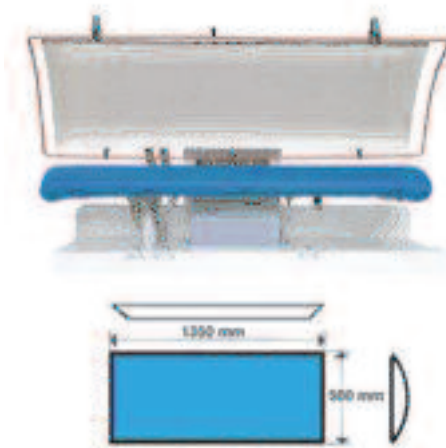

Киргизия (996)312-96-26-47

Магнитогорск (3519)55-03-13
Москва (495)268-04-70
Мурманск (8152)59-64-93
Набережные Челны (8552)20-53-41
Нижний Новгород (831)429-08-12
Новокузнецк (3843)20-46-81
Ноябрьск (3496)41-32-12
Новосибирск (383)227-86-73
Омск (3812)21-46-40
Орел (4862)44-53-42
Оренбург (3532)37-68-04
Пенза (8412)22-31-16
Петрозаводск (8142)55-98-37
Псков (8112)59-10-37
Пермь (342)205-81-47

Россия (495)268-04-70

Ростов-на-Дону (863)308-18-15
Рязань (4912)46-61-64
Самара (846)206-03-16
Саранск (8342)22-96-24
Санкт-Петербург (812)309-46-40
Саратов (845)249-38-78
Севастополь (8692)22-31-93
Симферополь (3652)67-13-56
Смоленск (4812)29-41-54
Сочи (862)225-72-31
Ставрополь (8652)20-65-13
Сыктывкар (8212)25-95-17
Сургут (3462)77-98-35
Тамбов (4752)50-40-97
Тверь (4822)63-31-35

Казахстан (772)734-952-31

Тольяти (8482)63-91-07
Томск (3822)98-41-53
Тула (4872)33-79-87
Тюмень (3452)66-21-18
Улан-Удэ (3012)59-97-51
Ульяновск (8422)24-23-59
Уфа (347)229-48-12
Хабаровск (4212)92-98-04
Чебоксары (8352)28-53-07
Челябинск (351)202-03-61
Череповец (8202)49-02-64
Чита (3022)38-34-83
Якутск (4112)23-90-97
Ярославль (4852)69-52-93

<https://rotondi.nt-rt.ru> || rdy@nt-rt.ru

Пневматический пресс BL CRP

CRP/L/CR

Features and strength

- Steam available from buck shapes
- High temperature polished head dries the fabric and gives it a flat finish
- Vacuum on buck shape to dry fabric when pressing
- Air operated press head for easy comfortable use
- Two push button operated press head for operator safety
- Protection frame improve operator safety
- Emergency button
- Pneumatic pedals for vacuum and steaming operation
- digital electronic control panel

Main options

- Steam boiler 24 lt (12, 15 or 18 kW)
- Vacuum motor 0,50 Hp
- Integrated air compressor
- Electric steam iron group
- All steam iron group
- Steam / air gun for spot removal
- Stainless steel spotting arm
- Time switch programmable through