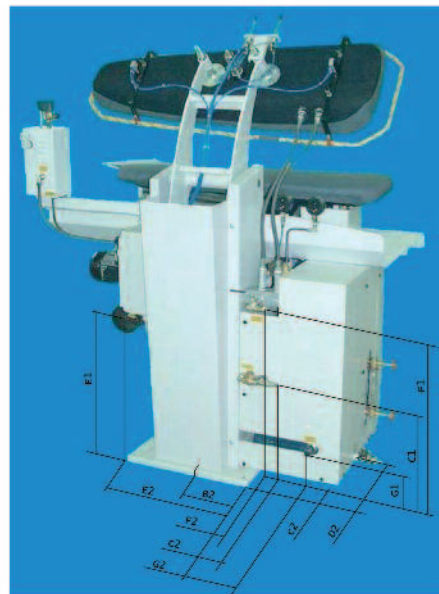

TECHNICAL FEATURES BL CRP/L/CR

Electric Connections		Mod BL CRP/L/CR/ASP	Mod BL CRP/L/CR/AUT
Standard voltage 400V-3Ph-50Hz	kW	6	15
other voltages available on request			
Vacuum and blowing fan power	kW	0,37	0,37
Steam and air connection			
Steam inlet	inch	1/2"	
Steam outlet	inch	1/2"	
Steam supply	Kpa	400 - 600	
Steam consumption	kg/h	25-30	
Compressed Air inlet	inch	3/8"	3/8"
Compressed Air supply	Kpa	600-800	600-800
Compressed Air consumption	l/h	230	230
Vacuum outlet	mm	60	60
Water inlet	inch		1/2"
Water drenage	inch		1/2"
Shipping details			
Packing type		Pallet+carton box	Pallet+carton box
Packing size	mm	1800 x 1300 x 1500H	1800 x 1300 x 1500H
Net weight	kg	300	400
Gross weight	kg	330	430

DESCRIPTION		mm	mm	DIMENSION
ELECTRICAL POWER			B2 160	
CONDENSATION RETURN	C1	540	C2 90	1/2"
AIR EXHAUST	E1	300	E2 550	D. 125
STEAM	F1	640	F2 90	1/2"
AIR INLET	E1	300	E2 550	3/8"
WATER INLET	G1	150	G2 180	3/4"
BOILER DISCHARGE	D1	60	D2 340	1/2"

Алматы (7273)495-231
Ангарск (3955)60-70-56
Архангельск (8182)63-90-72
Астрахань (8512)99-46-04
Барнаул (3852)73-04-60
Белгород (4722)40-23-64
Благовещенск (4162)22-76-07
Брянск (4832)59-03-52
Владивосток (423)249-28-31
Владикавказ (8672)28-90-48
Владимир (4922) 49-43-18
Волгоград (844)278-03-48
Вологда (8172)26-41-59
Воронеж (473)204-51-73
Екатеринбург (343)384-55-89

Ижевск (3412)26-03-58
Иваново (4932)77-34-06
Иркутск (395)279-98-46
Казань (843)206-01-48
Калининград (4012)72-03-81
Калуга (4842)92-23-67
Кемерово (3842)65-04-62
Киров (8332)68-02-04
Коломна (4966)23-41-49
Кострома (4942)77-07-48
Краснодар (861)203-40-90
Красноярск (391)204-63-61
Курск (4712)77-13-04
Курган (3522)50-90-47
Липецк (4742)52-20-81

Киргизия (996)312-96-26-47

Магнитогорск (3519)55-03-13
Москва (495)268-04-70
Мурманск (8152)59-64-93
Набережные Челны (8552)20-53-41
Нижний Новгород (831)429-08-12
Новокузнецк (3843)20-46-81
Ноябрьск (3496)41-32-12
Новосибирск (383)227-86-73
Омск (3812)21-46-40
Орел (4862)44-53-42
Оренбург (3532)37-68-04
Пенза (8412)22-31-16
Петрозаводск (8142)55-98-37
Псков (8112)59-10-37
Пермь (342)205-81-47

Россия (495)268-04-70

Ростов-на-Дону (863)308-18-15
Рязань (4912)46-61-64
Самара (846)206-03-16
Саранск (8342)22-96-24
Санкт-Петербург (812)309-46-40
Саратов (845)249-38-78
Севастополь (8692)22-31-93
Симферополь (3652)67-13-56
Смоленск (4812)29-41-54
Сочи (862)225-72-31
Ставрополь (8652)20-65-13
Сыктывкар (8212)25-95-17
Сургут (3462)77-98-35
Тамбов (4752)50-40-97
Тверь (4822)63-31-35

Казахстан (772)734-952-31

Тольяти (8482)63-91-07
Томск (3822)98-41-53
Тула (4872)33-79-87
Тюмень (3452)66-21-18
Улан-Удэ (3012)59-97-51
Ульяновск (8422)24-23-59
Уфа (347)229-48-12
Хабаровск (4212)92-98-04
Чебоксары (8352)28-53-07
Челябинск (351)202-03-61
Череповец (8202)49-02-64
Чита (3022)38-34-83
Якутск (4112)23-90-97
Ярославль (4852)69-52-93