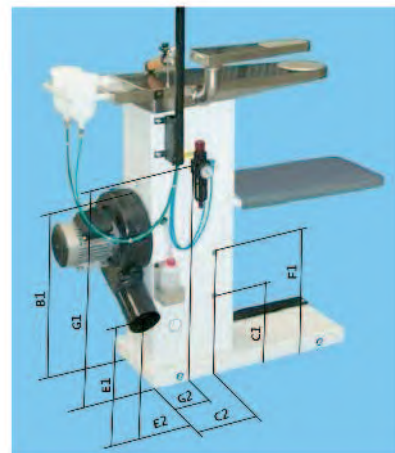

TECHNICAL SPECIFICATIONS FOR STAIN REMOVAL TABLE EC 72

PARAMETER		DESCRIPTION		
		EC 72.00	EC 72.01	EC 72.02
Supply voltage	V Hz	230/1 50Hz		
Suction unit power	Kw	-	0,37	
Steam intake	ø	3/8"		-
Air intake	ø	1/4"		
Condensation discharge	ø	3/8"		-
Air discharge	ø	1-1/4" mm	100	
Steam pressure	bar	4,5		-
Air pressure	bar	10		
Net weight	Kg	33	38	37
Gross weight	Kg	43	48	47
MACHINE DIMENSIONS				
Machine dimensions L x P x H	mm	1100 x 350 x 970		
Packing dimensions L x P x H	mm	1130 x 470 x 1080		
Different voltage and frequency specifications on request.				

ASSEMBLY AND PREPARATION OF THE MACHINE

DESCRIPTION	mm	mm	DIMENSION
ELECTRIC POWER	B1 200	00 0	
CONDENSATION RETURN	C1 220	C2 220	3/8"
AIR EXHAUST	E1 830	E2 30	D.100
STEAM	F1 350	C2 220	3/8"
AIR INLET	G1 670	G2 100	1/4"

Алматы (7273)495-231
Ангарск (3955)60-70-56
Архангельск (8182)63-90-72
Астрахань (8512)99-46-04
Барнаул (3852)73-04-60
Белгород (4722)40-23-64
Благовещенск (4162)22-76-07
Брянск (4832)59-03-52
Владивосток (423)249-28-31
Владикавказ (8672)28-90-48
Владимир (4922) 49-43-18
Волгоград (844)278-03-48
Вологда (8172)26-41-59
Воронеж (473)204-51-73
Екатеринбург (343)384-55-89

Ижевск (3412)26-03-58
Иваново (4932)77-34-06
Иркутск (395)279-98-46
Казань (843)206-01-48
Калининград (4012)72-03-81
Калуга (4842)92-23-67
Кемерово (3842)65-04-62
Киров (8332)68-02-04
Коломна (4966)23-41-49
Кострома (4942)77-07-48
Краснодар (861)203-40-90
Красноярск (391)204-63-61
Курск (4712)77-13-04
Курган (3522)50-90-47
Липецк (4742)52-20-81

Киргизия (996)312-96-26-47

Магнитогорск (3519)55-03-13
Москва (495)268-04-70
Мурманск (8152)59-64-93
Набережные Челны (8552)20-53-41
Нижний Новгород (831)429-08-12
Новокузнецк (3843)20-46-81
Ноябрьск (3496)41-32-12
Новосибирск (383)227-86-73
Омск (3812)21-46-40
Орел (4862)44-53-42
Оренбург (3532)37-68-04
Пенза (8412)22-31-16
Петрозаводск (8142)55-98-37
Псков (8112)59-10-37
Пермь (342)205-81-47

Россия (495)268-04-70

Ростов-на-Дону (863)308-18-15
Рязань (4912)46-61-64
Самара (846)206-03-16
Саранск (8342)22-96-24
Санкт-Петербург (812)309-46-40
Саратов (845)249-38-78
Севастополь (8692)22-31-93
Симферополь (3652)67-13-56
Смоленск (4812)29-41-54
Сочи (862)225-72-31
Ставрополь (8652)20-65-13
Сыктывкар (8212)25-95-17
Сургут (3462)77-98-35
Тамбов (4752)50-40-97
Тверь (4822)63-31-35

Казахстан (772)734-952-31

Тольяти (8482)63-91-07
Томск (3822)98-41-53
Тула (4872)33-79-87
Саранск (8342)22-96-24
Улан-Удэ (3012)59-97-51
Ульяновск (8422)24-23-59
Уфа (347)229-48-12
Хабаровск (4212)92-98-04
Чебоксары (8352)28-53-07
Челябинск (351)202-03-61
Череповец (8202)49-02-64
Чита (3022)38-34-83
Якутск (4112)23-90-97
Ярославль (4852)69-52-93